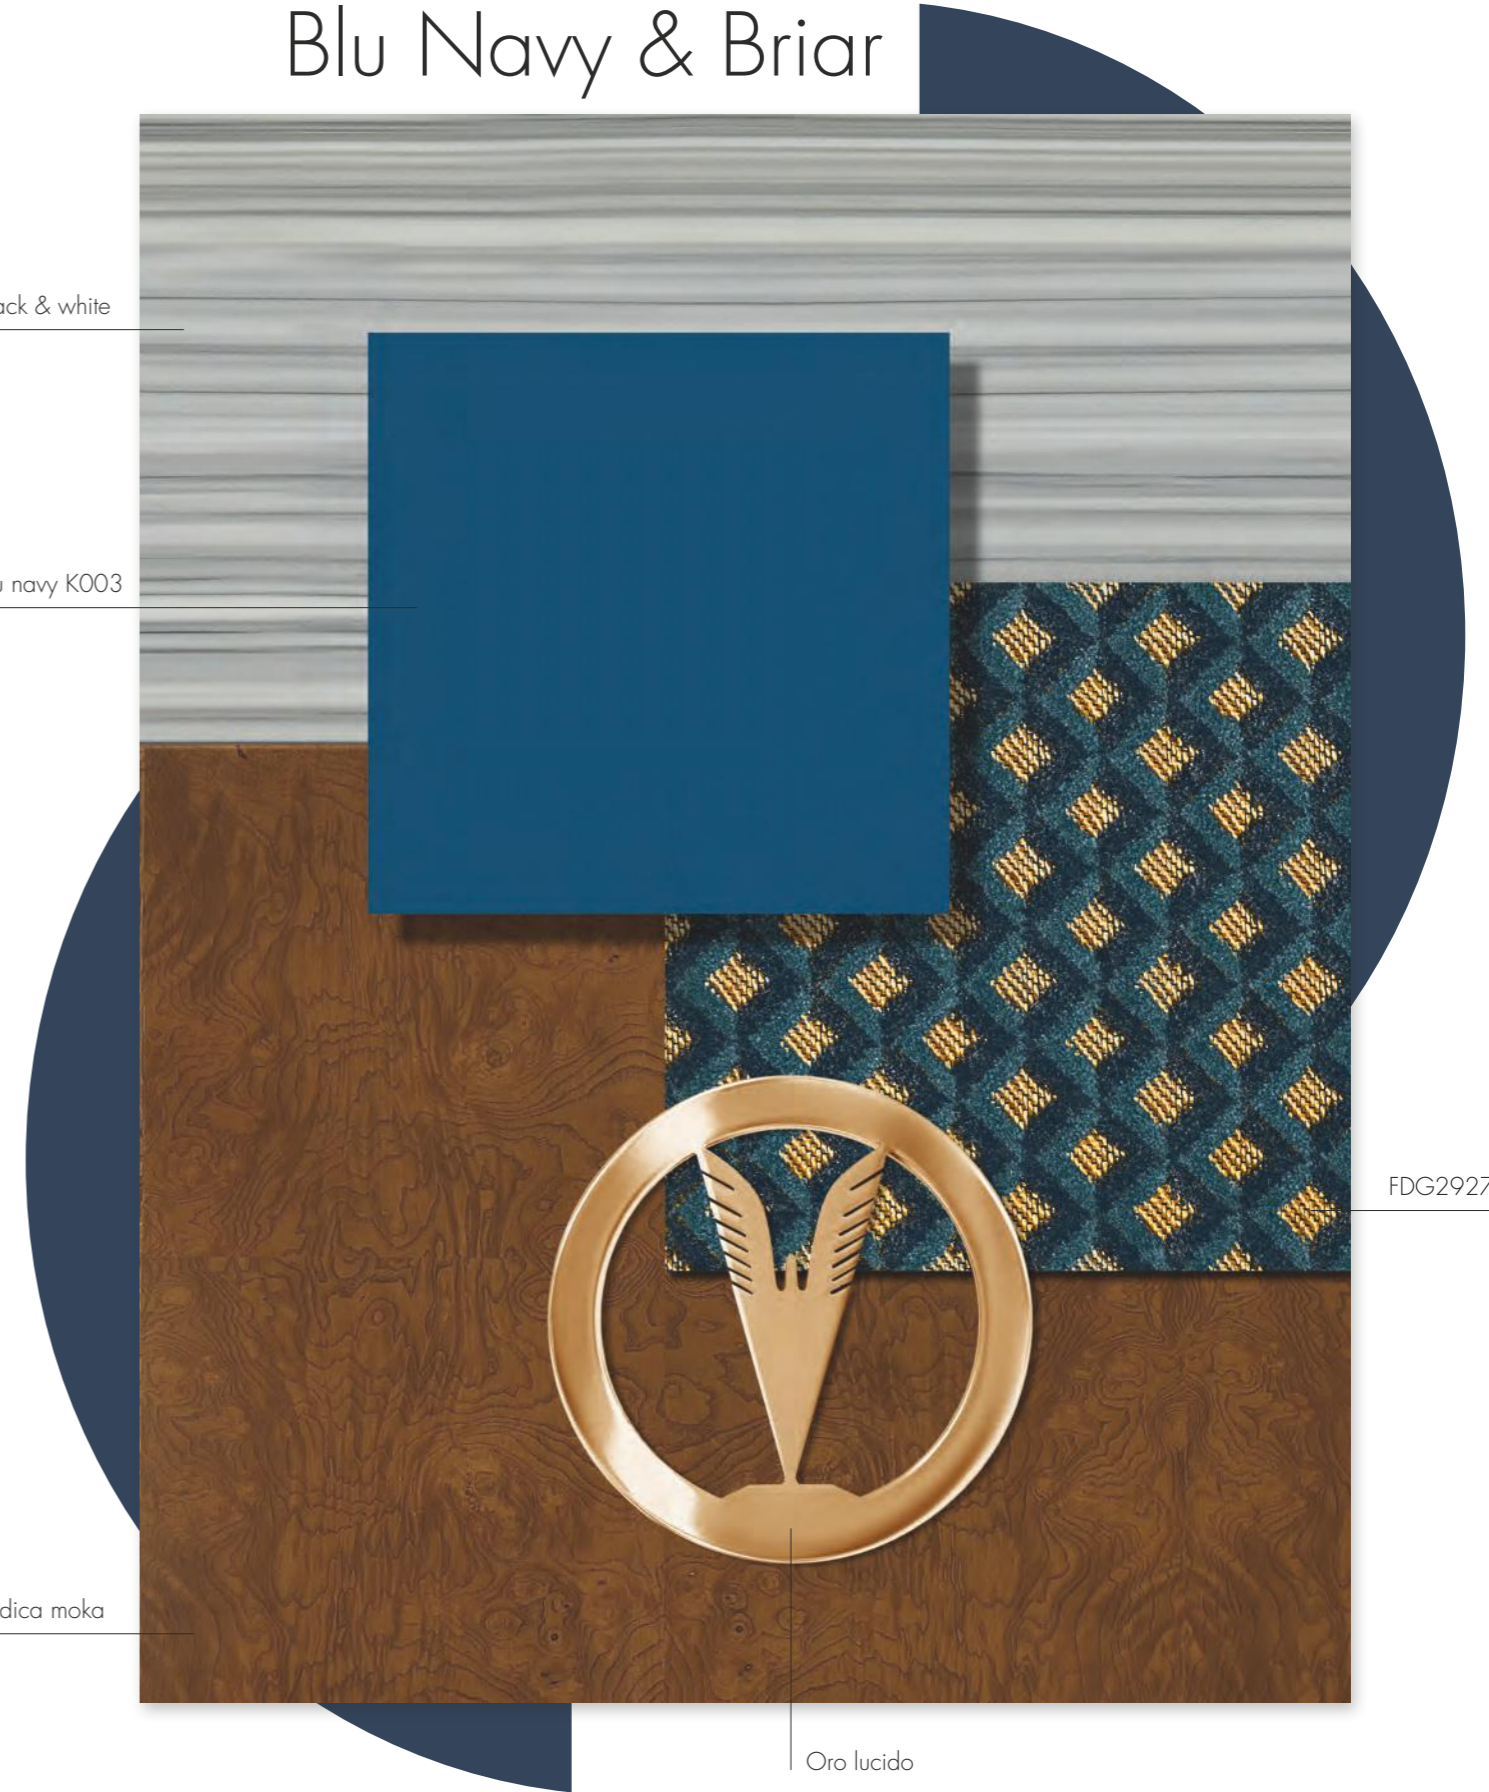

Blu Navy & Briar

Black & white

Blu navy K003

Radica moka

Oro lucido

KITCHEN

27

FDG2927/01